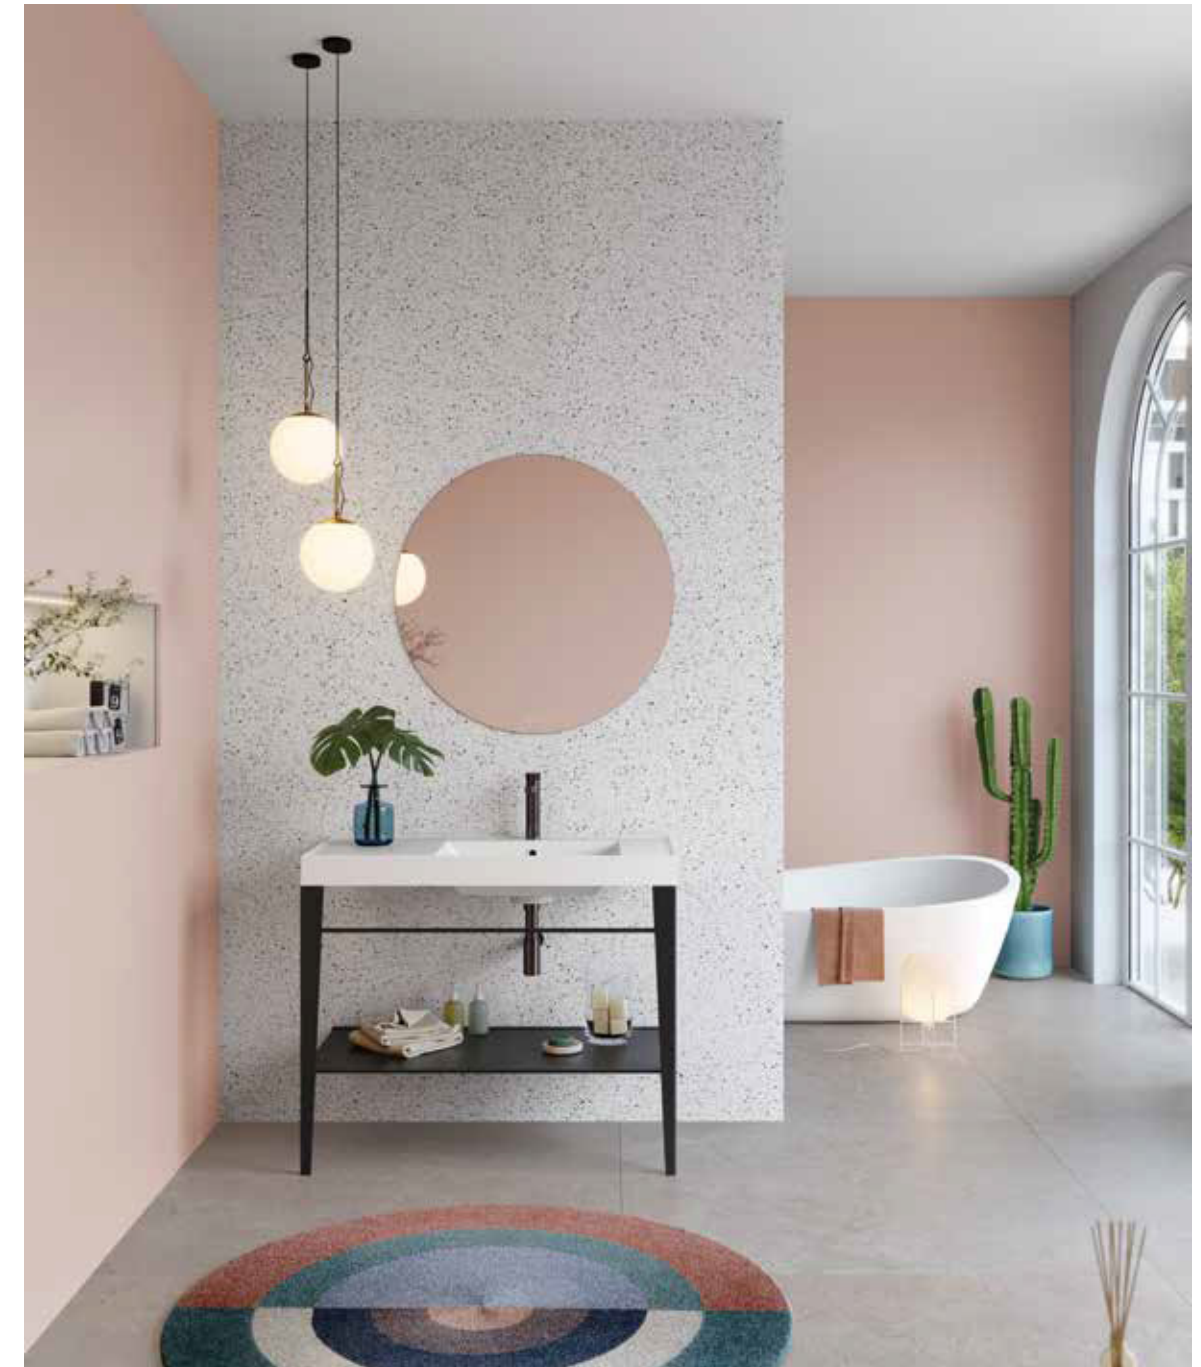

2.
Vanity: Smile Roble Puro

1.

2.

- 1.
Vanity: Forma
- 2.
Sink: Krion® Lux L108 Snow Cloudy
- 3.
Vanity: Oxo
Sink: Oxo
- 4.
Cabinet: Smart Cabinet
Toilet: Urban-C Blanco

3.

4.

1.

2.